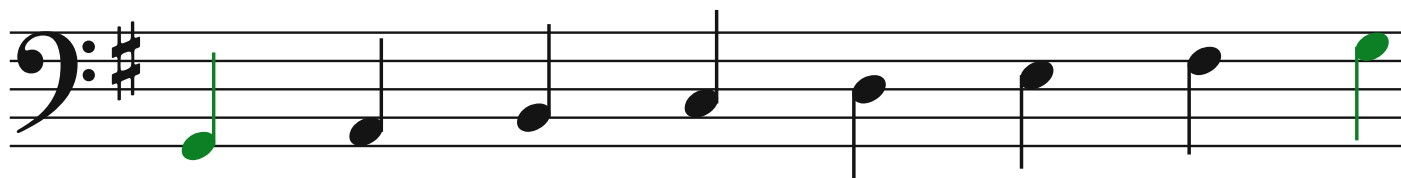

Major Key Signatures & Scales

Bass clef - one octave ascending - tonic in green

C major / rel. A minor

G major / rel. E minor

D major / rel. B minor

A major / rel. F# minor

E major / rel. C# minor

B major / rel. G# minor