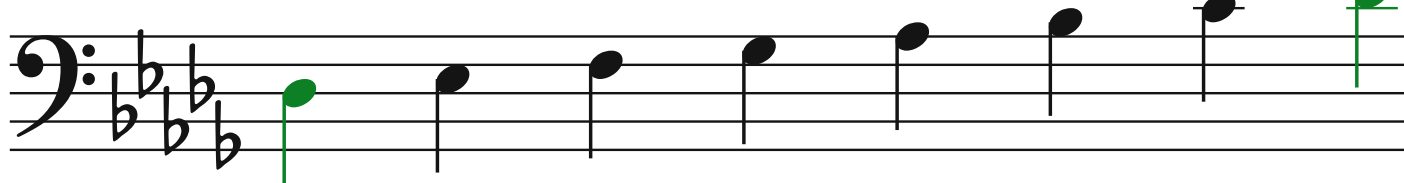

Major Key Signatures & Scales

Bass clef - one octave ascending - tonic in green

C major / rel. A minor

G major / rel. E minor

D major / rel. B minor

A major / rel. F# minor

E major / rel. C# minor

B major / rel. G# minor

F# major / rel. D# minor

C# major / rel. A# minor

F major / rel. D minor

Bb major / rel. G minor

Eb major / rel. C minor

Ab major / rel. F minor

Db major / rel. Bb minor

Gb major / rel. Eb minor