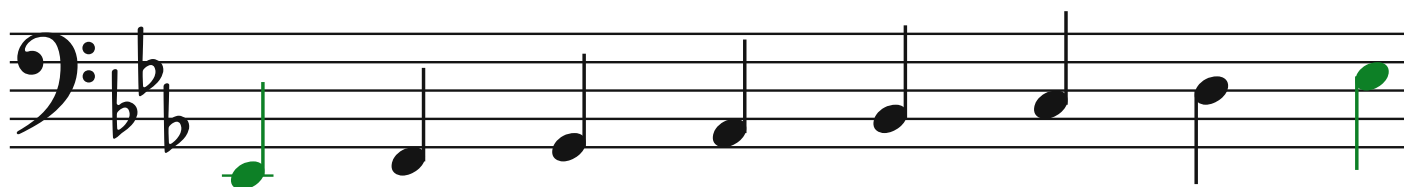

Major Key Signatures & Scales

Bass clef - one octave ascending - tonic in green

C major / rel. A minor

G major / rel. E minor

D major / rel. B minor

A major / rel. F# minor

E major / rel. C# minor

B major / rel. G# minor

F# major / rel. D# minor

C# major / rel. A# minor

F major / rel. D minor

Bb major / rel. G minor

Eb major / rel. C minor

Ab major / rel. F minor

Db major / rel. Bb minor

Gb major / rel. Eb minor