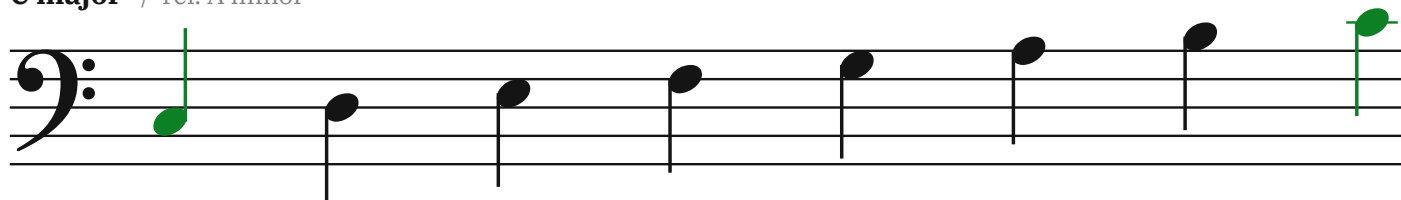

Major Key Signatures & Scales

Bass clef - one octave ascending - tonic in green

C major / rel. A minor

G major / rel. E minor

D major / rel. B minor

A major / rel. F# minor

E major / rel. C# minor

B major / rel. G# minor