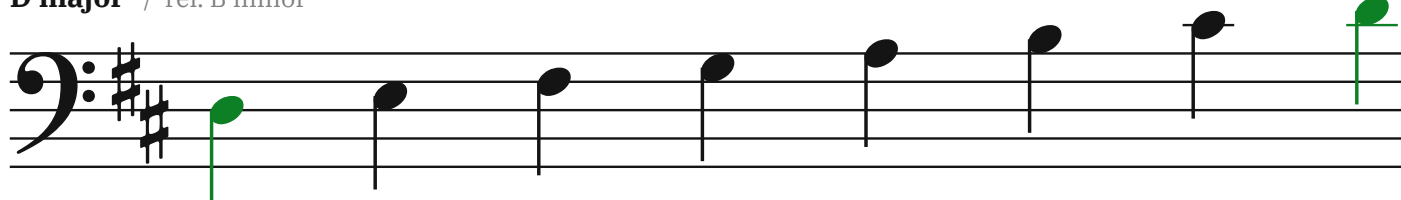

Major Key Signatures & Scales

Bass clef - one octave ascending - tonic in green

C major / rel. A minor

G major / rel. E minor

D major / rel. B minor

A major / rel. F# minor

E major / rel. C# minor

B major / rel. G# minor